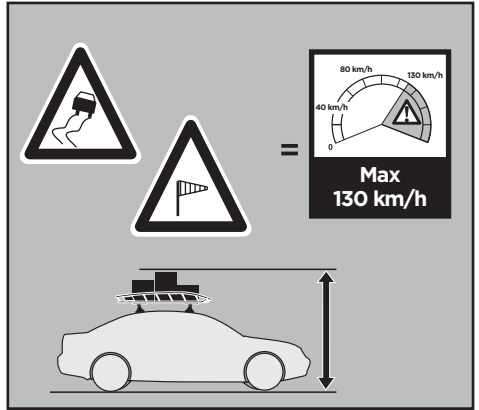

Thule Canyon 859

➤ Instructions

Carrier Basket

www.tuv.com
ID 1000000000

CITY CRASH

Complies with ISO norm

1

x4