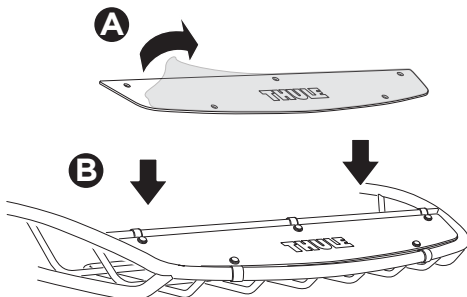

Thule Canyon 859

➤ Instructions

Carrier Basket

www.tuv.com
ID 1000000000

CITY CRASH

Complies with ISO norm

1

x4

x1

2

x5

3

x5

Ø20 x5

x1

x5

4

5

6a

 x4
  Ø12
 x4
 x4

**6b**

 x4
 x4
 x4
 Ø14
 x8
 x8

7

 x4