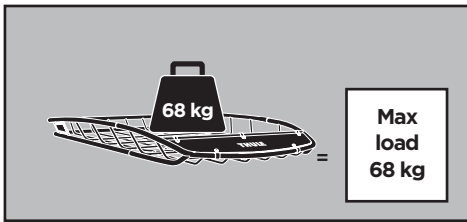

Thule Canyon 859

➤ Instructions

Carrier Basket

www.tuv.com
ID 1000000000

CITY CRASH

Complies with ISO norm

1

x4