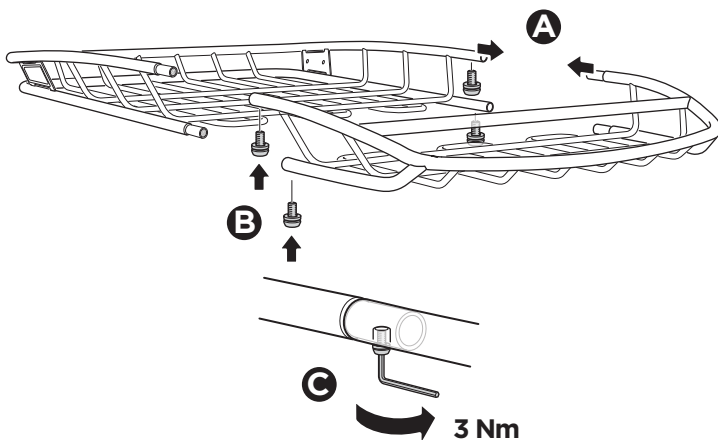

Thule Canyon 859

➤ Instructions

Carrier Basket

www.tuv.com
ID 1000000000

CITY CRASH

Complies with ISO norm

1

x4

x1

2

x5

3

x5

Ø20 x5

x1

x5

4

5

6a

 x4
  Ø12
 x4
 x4

**6b**

 x4
 x4
 x4
 Ø14
 x8
 x8

7

 x4