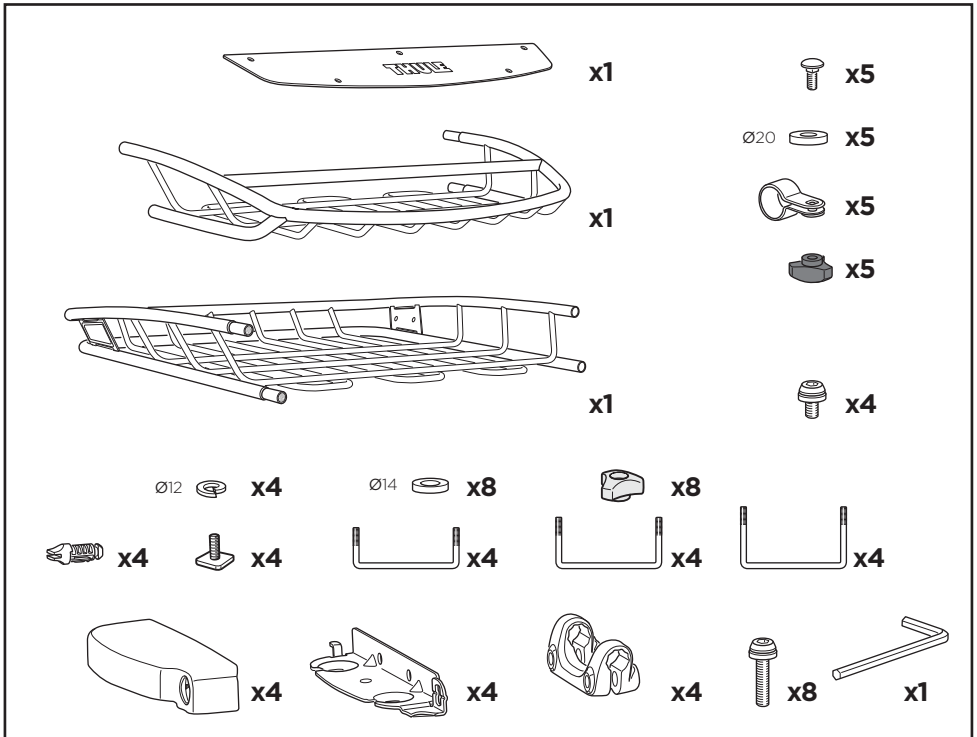

Thule Canyon 859

➤ Instructions

Carrier Basket

www.tuv.com
ID 1000000000

CITY CRASH

Complies with ISO norm

1

x4

x1

2

x5

3

x5

Ø20 x5

x1

x5

4

5

6a

 x4
  Ø12
 x4
 x4

**6b**

 x4
 x4
 x4
 Ø14
 x8
 x8

7

 x4