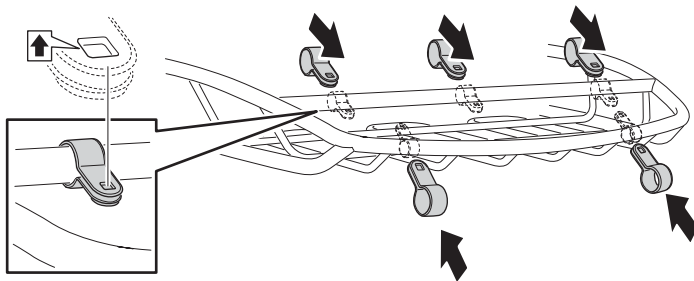

Thule Canyon 859

➤ Instructions

Carrier Basket

www.tuv.com
ID 1000000000

CITY CRASH

Complies with ISO norm

1

x4

x1

2

x5

3

x5

Ø20 x5

x1

x5